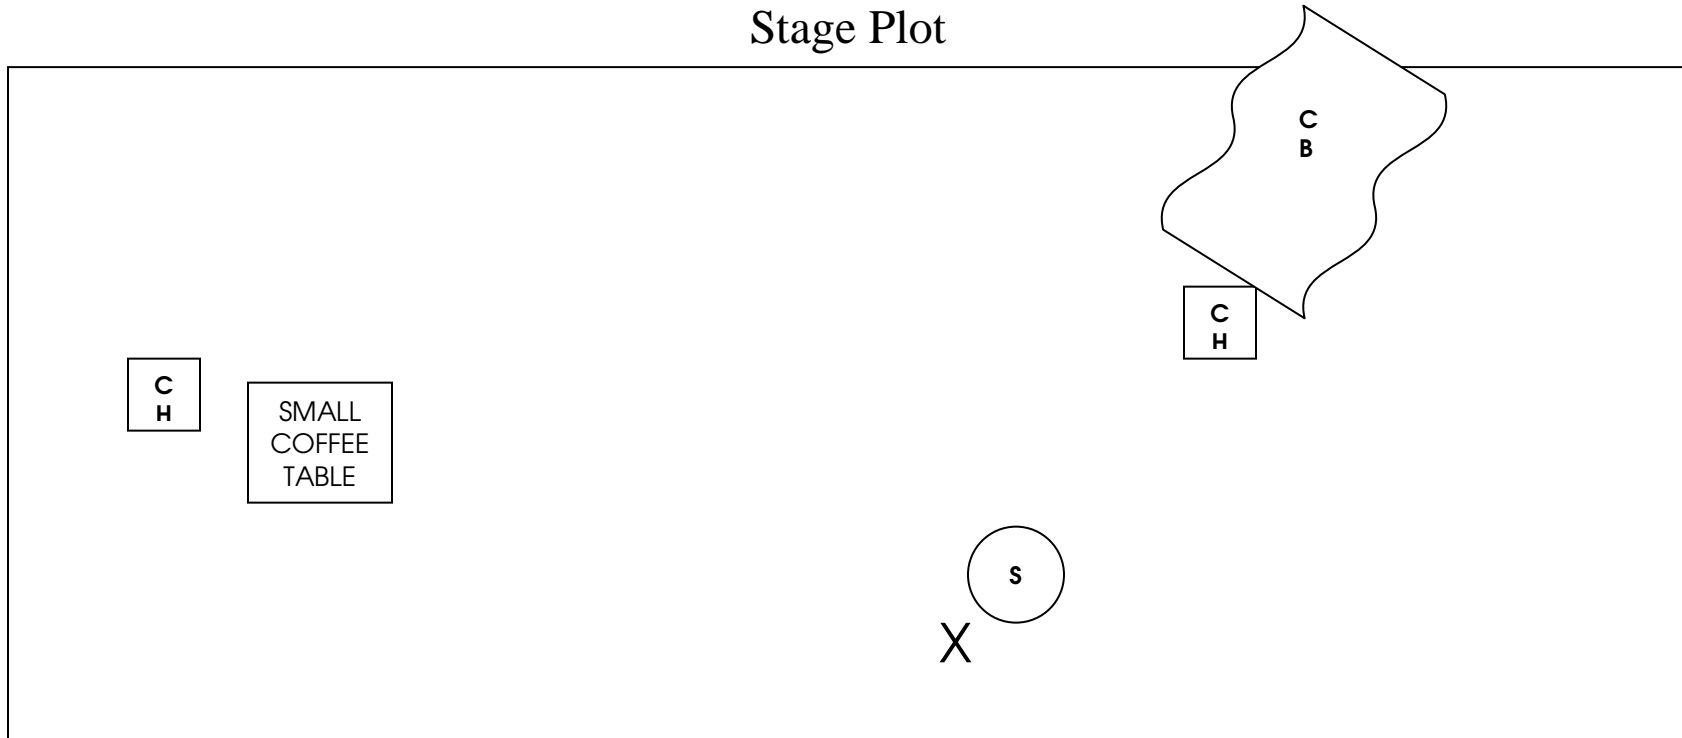

Kenny Carnes "Pieces of War"

Stage Plot

Floor Type: any
Stage Dimensions: 30' x 15'
Load in Time Needed: 20 minutes

X = microphone

 = chair

 = stool

 = Camo backdrop, supplied by producing company, hung from above.